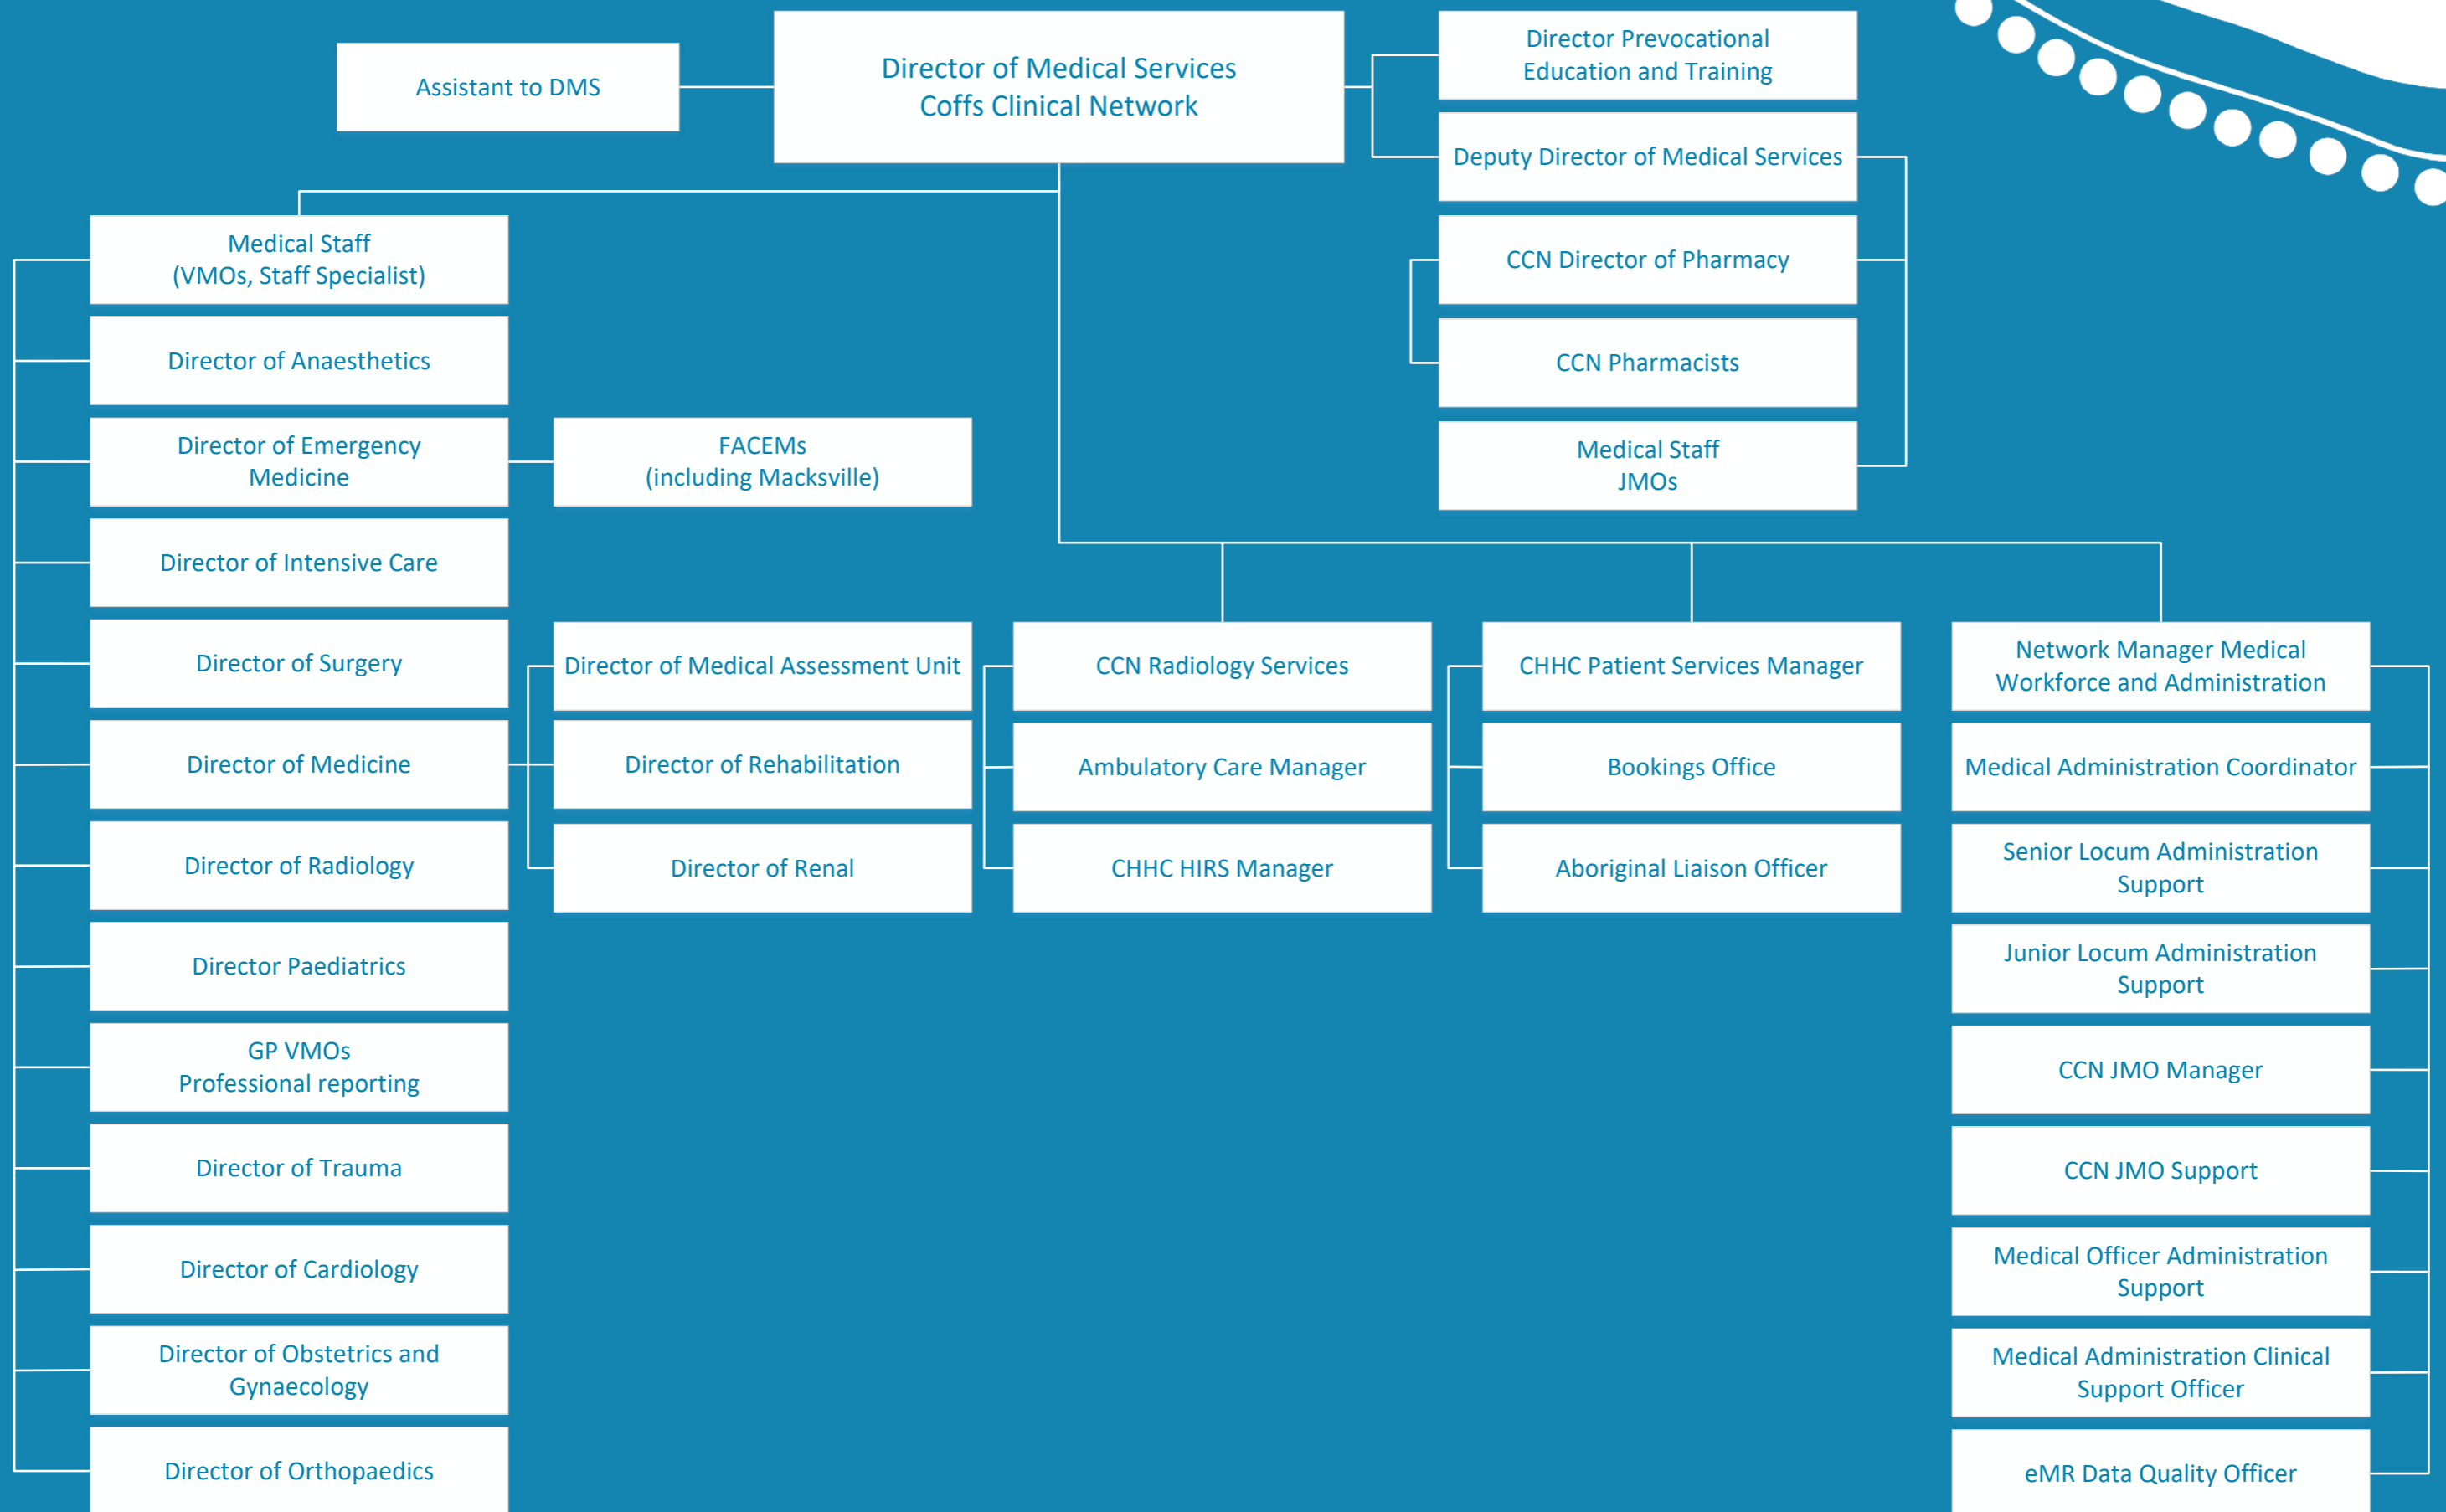

MNCLHD Coffs Clinical Network Organisational Chart

MNCLHD Coffs Clinical Network Finance Organisational Chart

MNCLHD Coffs Clinical Network Nursing and Midwifery/Inpatient Services Organisational Chart

MNCLHD Coffs Clinical Network Medical Services Organisational Chart

MNCLHD Coffs Clinical Network Macksville District Hospital Organisational Chart

MNCLHD Coffs Clinical Network Bellinger River District Hospital Organisational Chart

MNCLHD Coffs Clinical Network Dorrigo Multi-Purpose Service Organisational Chart