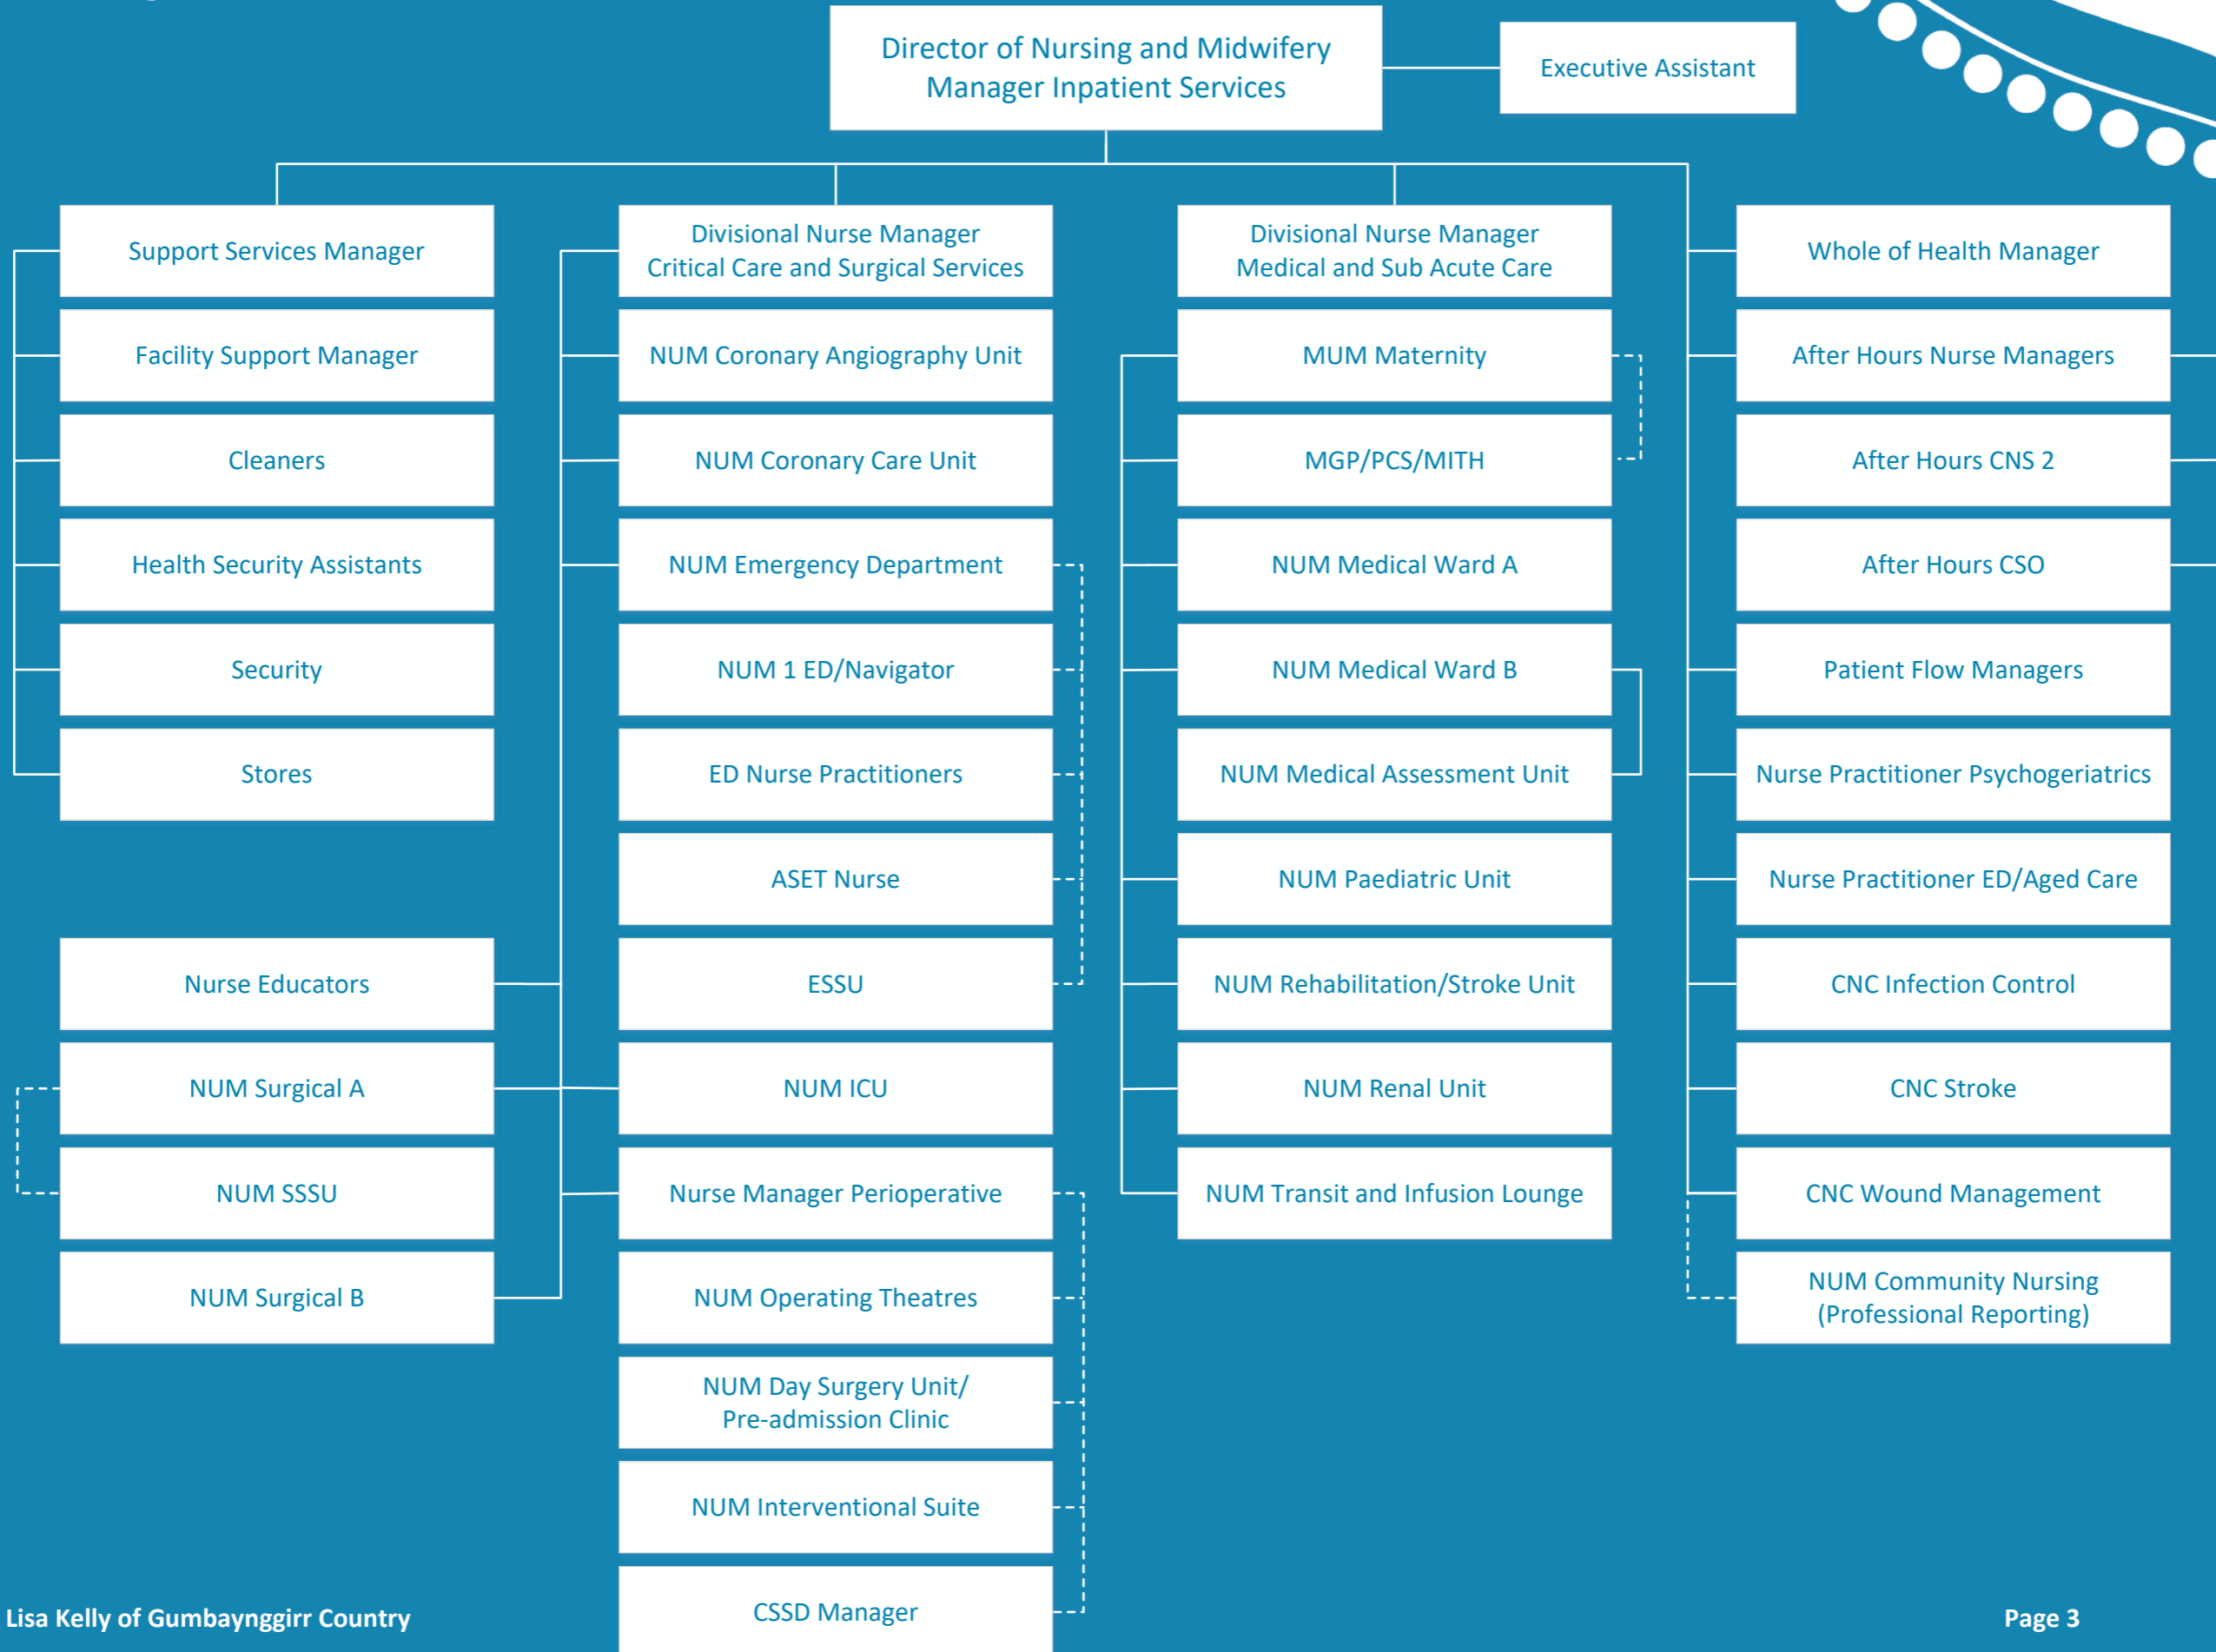

MNCLHD Coffs Clinical Network Organisational Chart

MNCLHD Coffs Clinical Network Finance Organisational Chart

MNCLHD Coffs Clinical Network Nursing and Midwifery/Inpatient Services Organisational Chart

MNCLHD Coffs Clinical Network Medical Services Organisational Chart

MNCLHD Coffs Clinical Network Macksville District Hospital Organisational Chart

MNCLHD Coffs Clinical Network Bellinger River District Hospital Organisational Chart

MNCLHD Coffs Clinical Network Dorrigo Multi-Purpose Service Organisational Chart