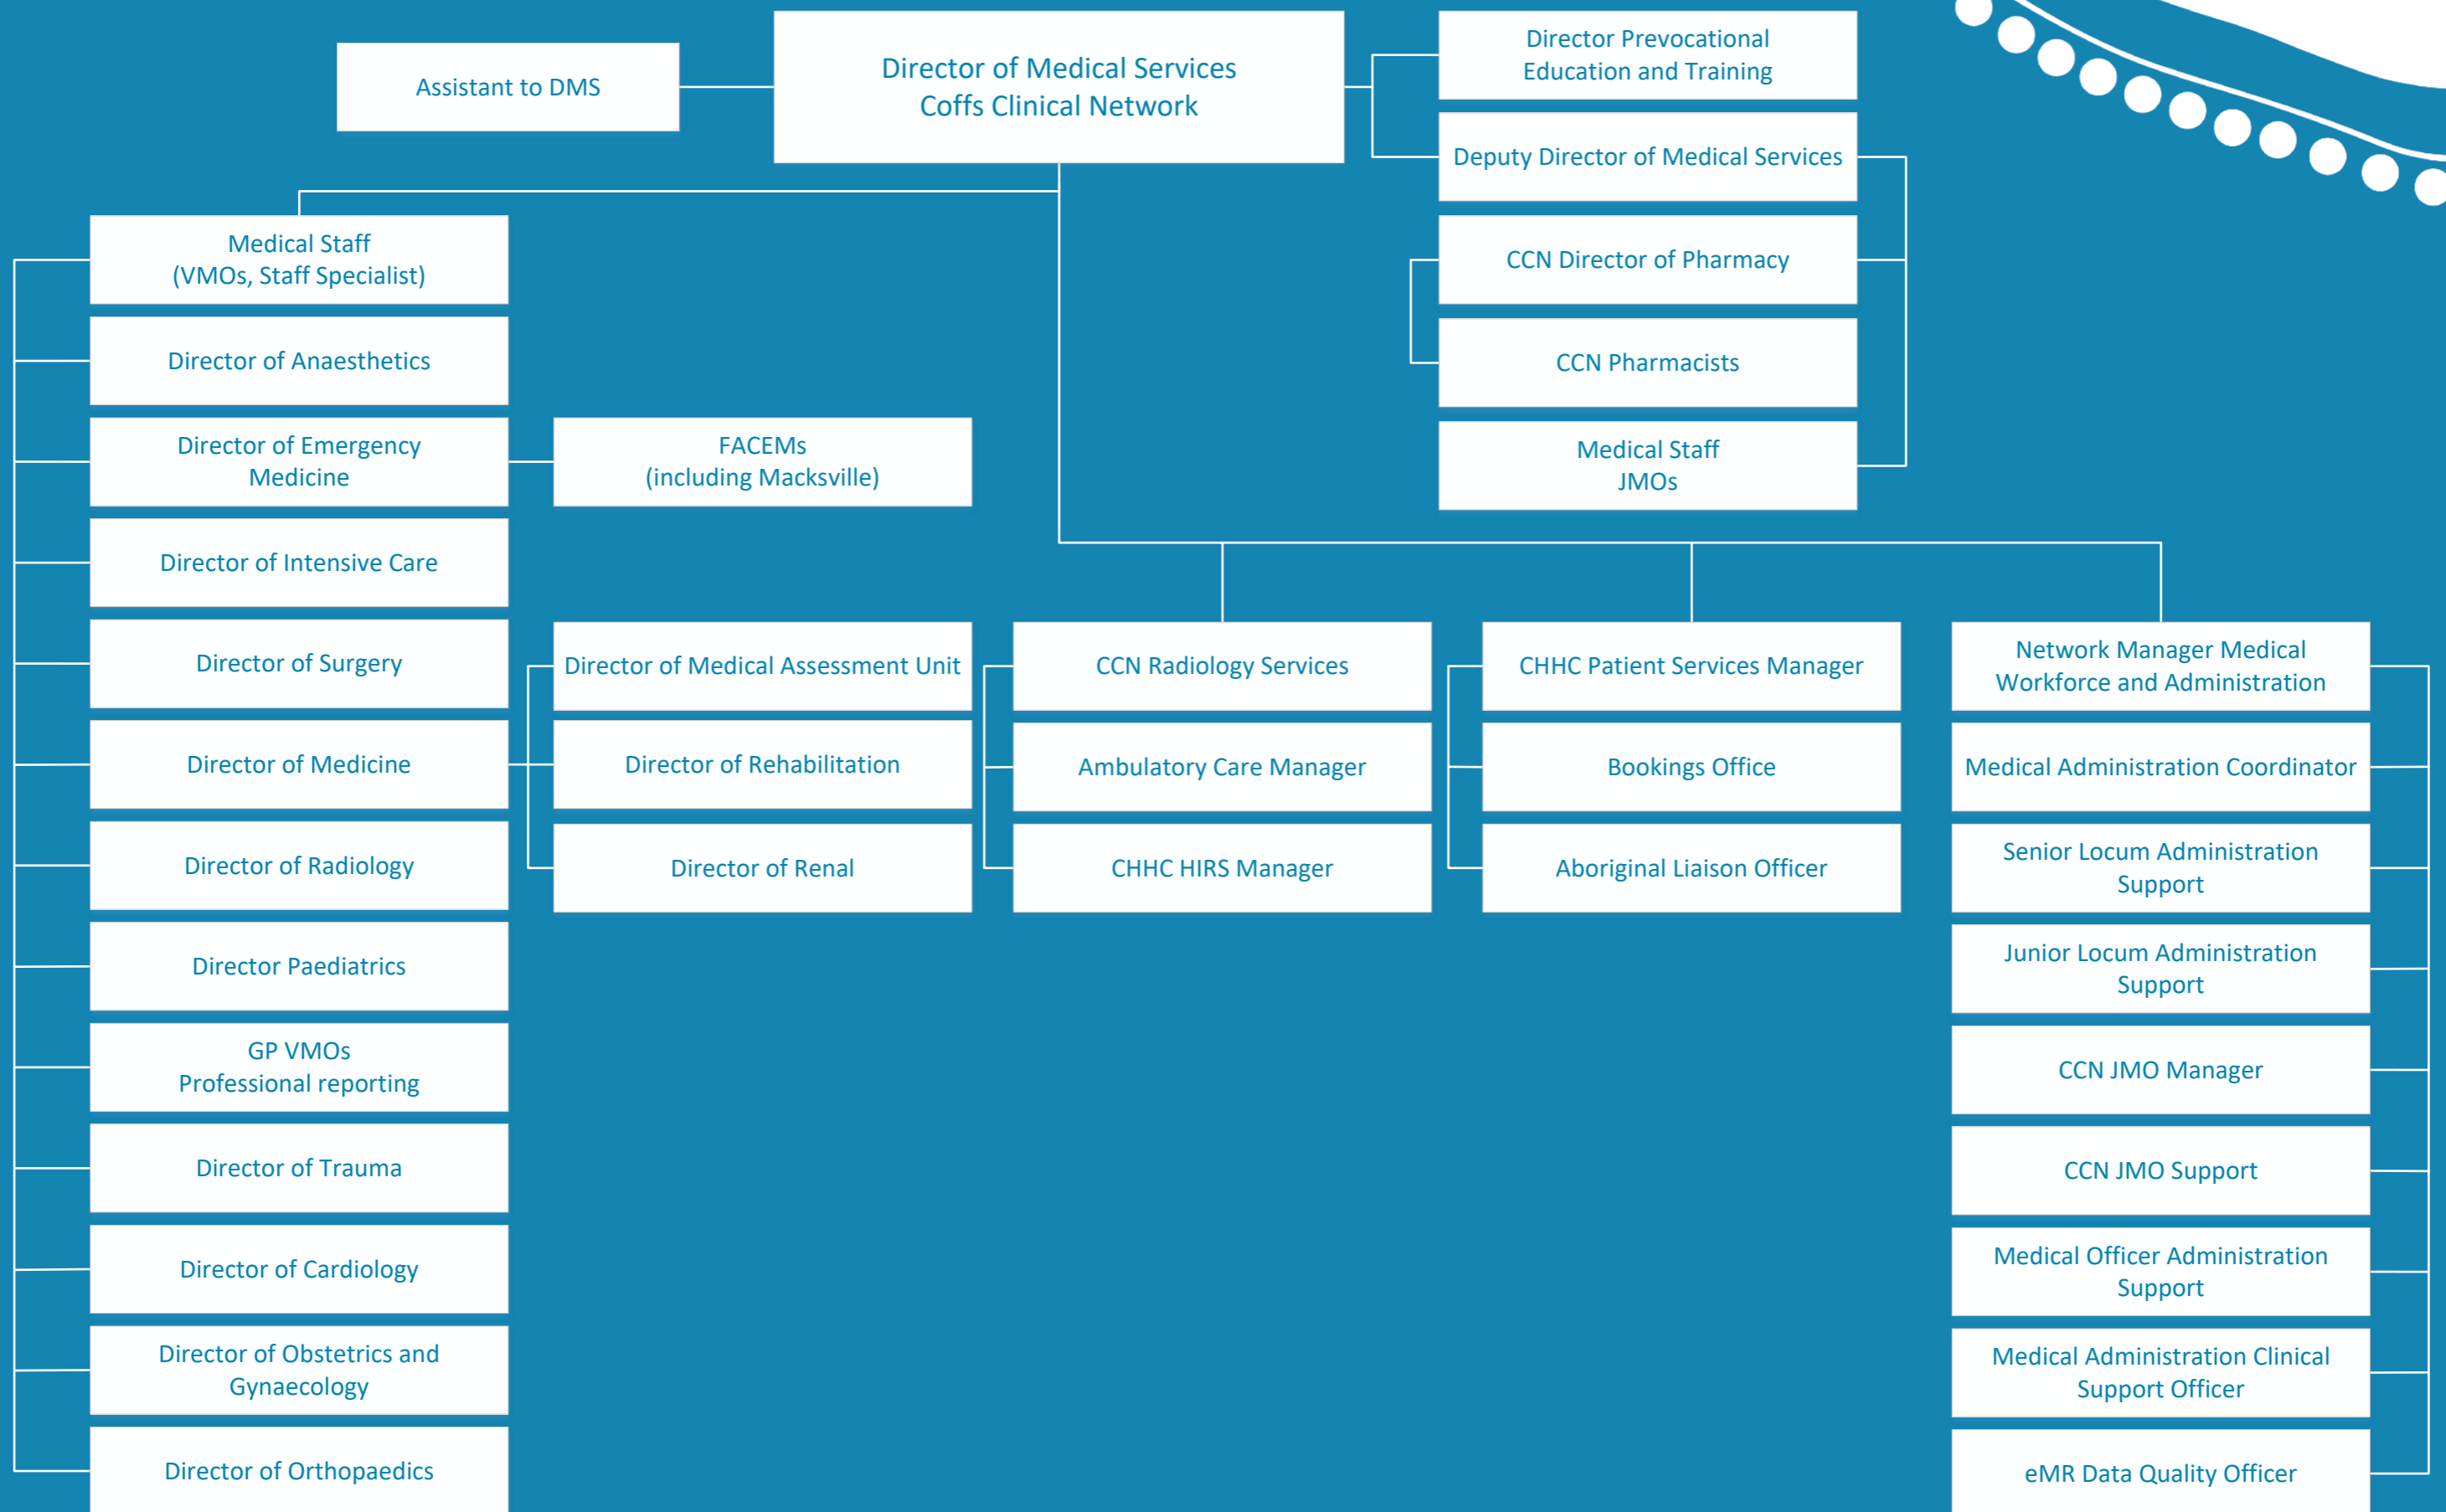

MNCLHD Coffs Clinical Network Organisational Chart

MNCLHD Coffs Clinical Network Finance Organisational Chart

MNCLHD Coffs Clinical Network Nursing and Midwifery/Inpatient Services Organisational Chart

MNCLHD Coffs Clinical Network Medical Services Organisational Chart

MNCLHD Coffs Clinical Network Bellinger River District Hospital Organisational Chart

MNCLHD Coffs Clinical Network Dorrigo Multi-Purpose Service Organisational Chart

MNCLHD Coffs Clinical Network Macksville District Hospital Organisational Chart